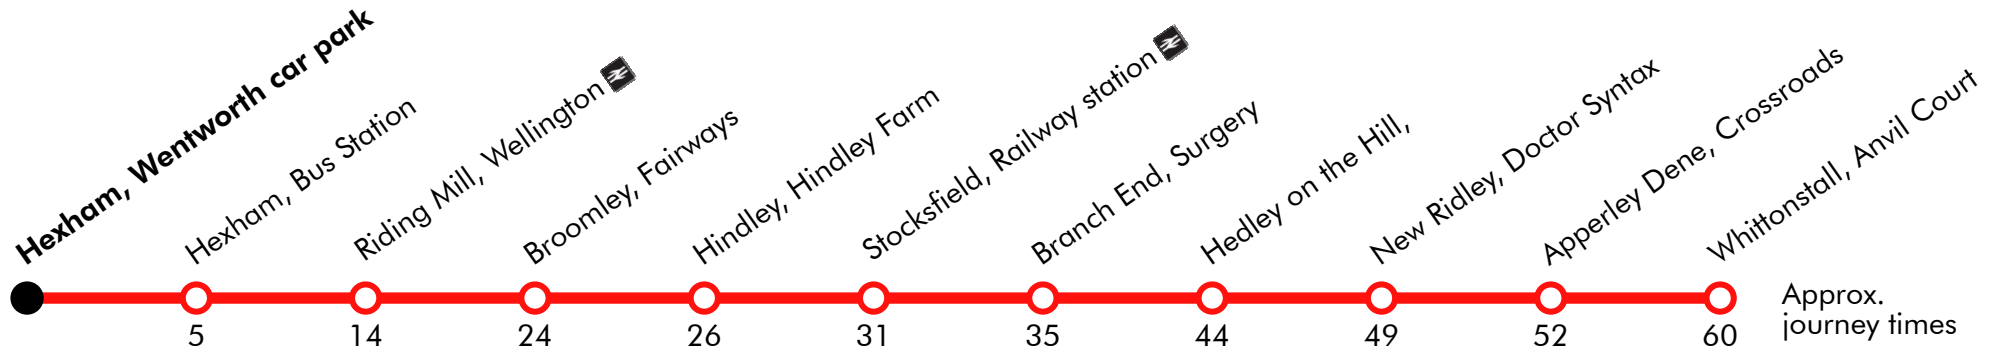

### Monday to Friday

Notes:

<sup>a</sup>

Whittonstall, Anvil Court	0930
Apperley Dene, Crossroads	0932
New Ridley, Doctor Syntax	0935
Hedley on the Hill,	0940
Branch End, Surgery	0949
Stocksfield, Railway station	0953
Hindley, Hindley Farm	0958
Broomley, Fairways	1000
Riding Mill, Wellington	1009
Hexham, Bus Station	1017
Hexham, Wentworth car park	1019

<sup>a</sup> Only runs on Tuesdays

Via: B6309, Lead Road, New Ridley Road, C259, Bowler's Hill, Eastgate Bank, Stonybank Way, A695, B6309, Street, C273, A68, A695, Priestpopple, Car Park

### Monday to Friday

Notes:

<sup>a</sup>

<sup>a</sup> Only runs on Tuesdays

Hexham, Wentworth car park	1230
Hexham, Bus Station	1235
Riding Mill, Wellington	1244
Broomley, Fairways	1254
Hindley, Hindley Farm	1256
Stocksfield, Railway station	1301
Branch End, Surgery	1305
Hedley on the Hill,	1314
New Ridley, Doctor Syntax	1319
Apperley Dene, Crossroads	1322
Whittonstall, Anvil Court	1330