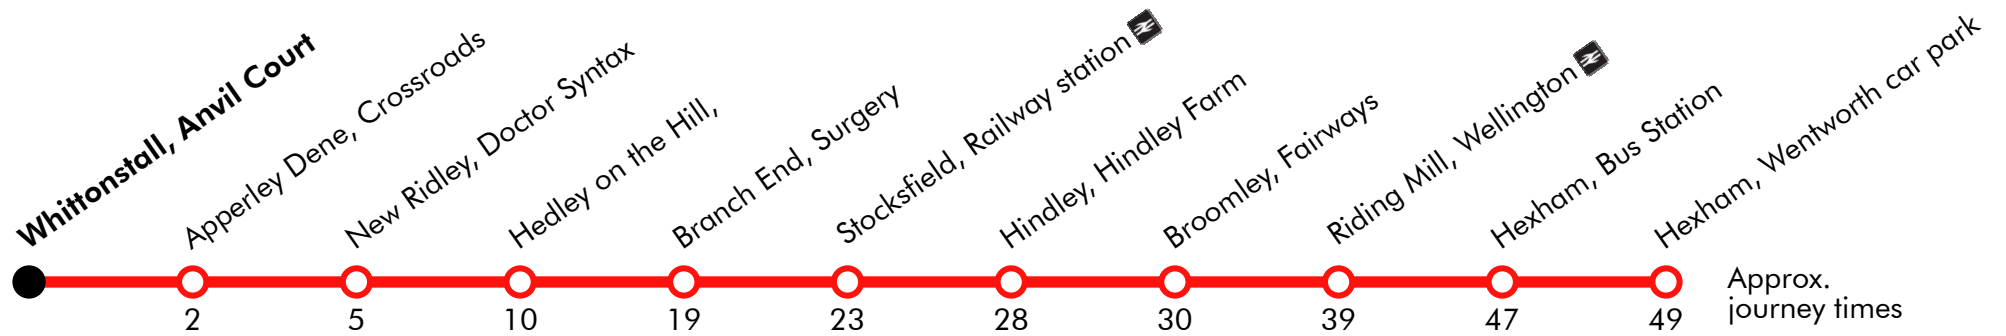

## To Hexham

Effective from: 01/11/2015

P C L Travel

### Monday to Friday

Notes:

<sup>a</sup>

Whittonstall, Anvil Court	0930
Apperley Dene, Crossroads	0932
New Ridley, Doctor Syntax	0935
Hedley on the Hill,	0940
Branch End, Surgery	0949
Stocksfield, Railway station	0953
Hindley, Hindley Farm	0958
Broomley, Fairways	1000
Riding Mill, Wellington	1009
Hexham, Bus Station	1017
Hexham, Wentworth car park	1019

<sup>a</sup> Only runs on Tuesdays

Via: B6309, Lead Road, New Ridley Road, C259, Bowler's Hill, Eastgate Bank, Stonybank Way, A695, B6309, Street, C273, A68, A695, Priestpopple, Car Park

### Monday to Friday

Notes:

<sup>a</sup>

<sup>a</sup> Only runs on Tuesdays

Hexham, Wentworth car park	1230
Hexham, Bus Station	1235
Riding Mill, Wellington	1244
Broomley, Fairways	1254
Hindley, Hindley Farm	1256
Stocksfield, Railway station	1301
Branch End, Surgery	1305
Hedley on the Hill,	1314
New Ridley, Doctor Syntax	1319
Apperley Dene, Crossroads	1322
Whittonstall, Anvil Court	1330