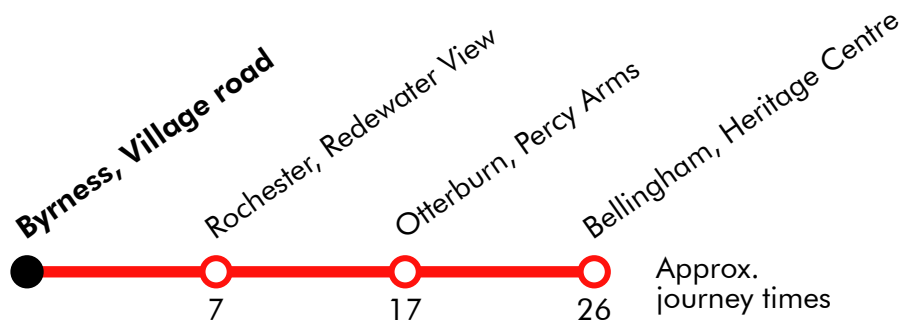

815 To Bellingham

Effective from: 11/10/2015

P C L Travel

Monday to Friday

Notes:	a	a
Byrness, Village road	1045
Rochester, Redewater View	1052
Ridsdale, The Gun	0950	
East Woodburn, Nutwood Cottage	0953	
West Woodburn, Post Office	0959	
Otterburn, Percy Arms	1009	1102
Bellingham, Heritage Centre	1018	1111

a Only runs on Fridays

Via: A68, A696, B6320

815

To Byrness

Effective from: 11/10/2015

P C L Travel

Monday to Friday

Notes:

	a	a
Bellingham, Heritage Centre	1200	1300
Otterburn, Percy Arms	1209	1309
West Woodburn, Post Office	1219	
East Woodburn, Nutwood Cottage	1225	
Ridsdale, The Gun	1228	
Rochester, Redewater View	1319
Byrness, Village Road	1325

a Only runs on Fridays

Via: B6320, A696, A68