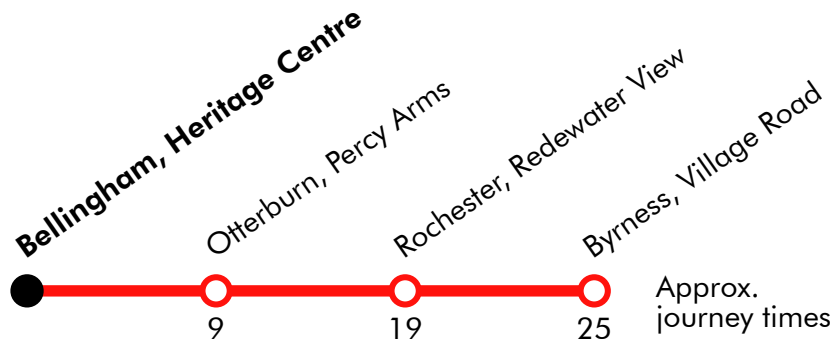

815 To Bellingham

Effective from: 11/10/2015

P C L Travel

Monday to Friday

Notes:	a	a
Byrness, Village road	1045
Rochester, Redewater View	1052
Ridsdale, The Gun	0950	
East Woodburn, Nutwood Cottage	0953	
West Woodburn, Post Office	0959	
Otterburn, Percy Arms	1009	1102
Bellingham, Heritage Centre	1018	1111

a Only runs on Fridays

Via: A68, A696, B6320

815

To Byrness

Effective from: 11/10/2015

P C L Travel

Monday to Friday

Notes:

a Only runs on Fridays

Via: B6320, A696, A68