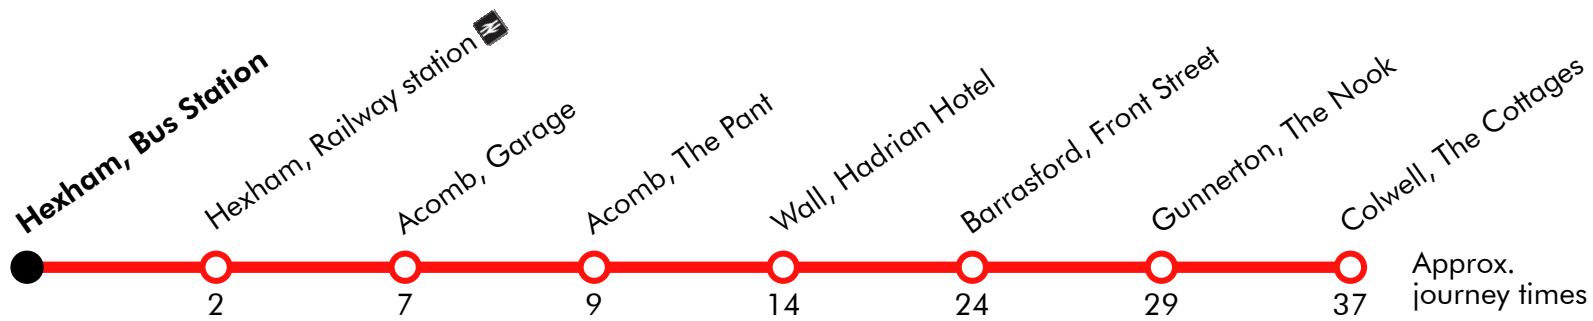

882

To Colwell

Effective from: 11/10/2015

P C L Travel

Saturday

| | | |
|--------------------------|------|------|
| Hexham, Bus Station | 1230 | 1530 |
| Hexham, Railway station | 1232 | 1532 |
| Acomb, Garage | 1237 | 1537 |
| Acomb, The Pant | 1239 | 1539 |
| Wall, Hadrian Hotel | 1244 | 1544 |
| Barrasford, Front Street | 1254 | 1554 |
| Gunnerton, The Nook | 1259 | 1559 |
| Colwell, The Cottages | 1307 | 1607 |

Via: Priestpopple, Station Road, A6079, Morrison Terrace, Main Street, Crossthwaite, Millersfield, Morrison Terrace, Front Street, A6079, Front Street, Street, C221

882

To Hexham

Effective from: 11/10/2015

P C L Travel

Saturday

| | | |
|--------------------------|------|------|
| Colwell, The Cottages | 0840 | 1310 |
| Gunnerton, The Nook | 0850 | 1318 |
| Barrasford, Front Street | 0855 | 1323 |
| Wall, Hadrian Hotel | 0905 | 1333 |
| Acomb, The Pant | 0910 | 1338 |
| Acomb, Garage | 0912 | 1340 |
| Hexham, Railway station | 0917 | 1345 |
| Hexham, Bus Station | 0920 | 1348 |

Via: C221, Street, Front Street, A6079, Front Street, Morrison Terrace, Main Street, Crossthwaite, Millersfield, Morrison Terrace, A6079, Station Road, Priestpopple